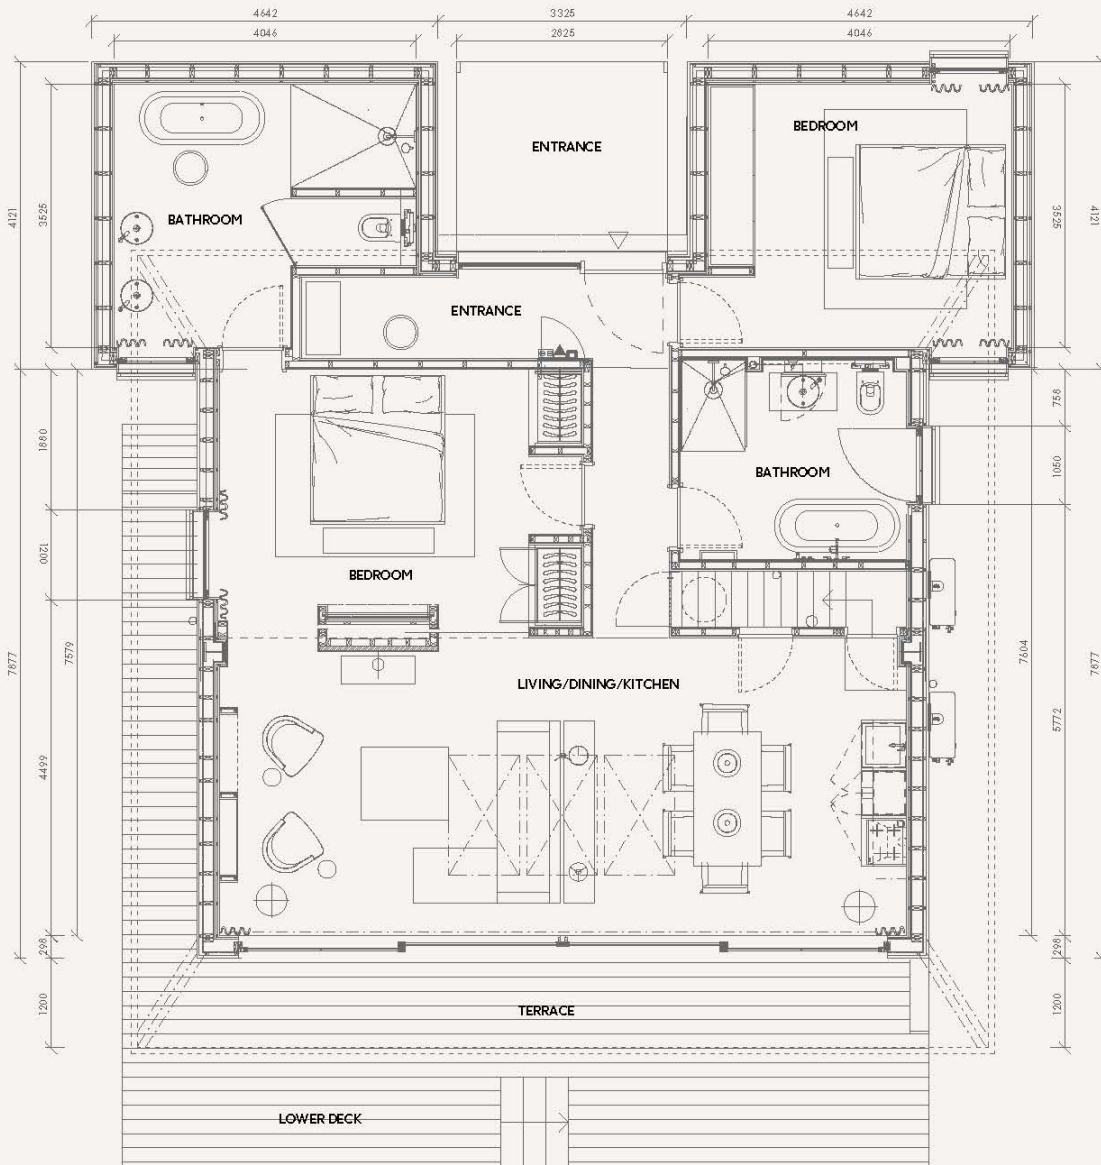

THE LAKES

— GULLWING CABINS

GULLWING —CABINS

The Lakes are delighted to announce the launch of our 3-bedroom 'Gullwing Cabins'. Fully-serviced by The Lakes concierge and security teams. These larger cabins are an exceptional lifestyle investment.

There are now 180 homes on the 850-acre estate, 25 of which currently sit within our rental pool. Average rents are £4,500 per week with an average occupancy in excess of 30% (before owner use).

The interiors of the cabins offer a charming and cosy interior designed by the YOO Design studio. The Spacious and luxurious 'Gullwing Cabins' are being launched to satisfy the ever-increasing demand for the holiday 'live and let' market.