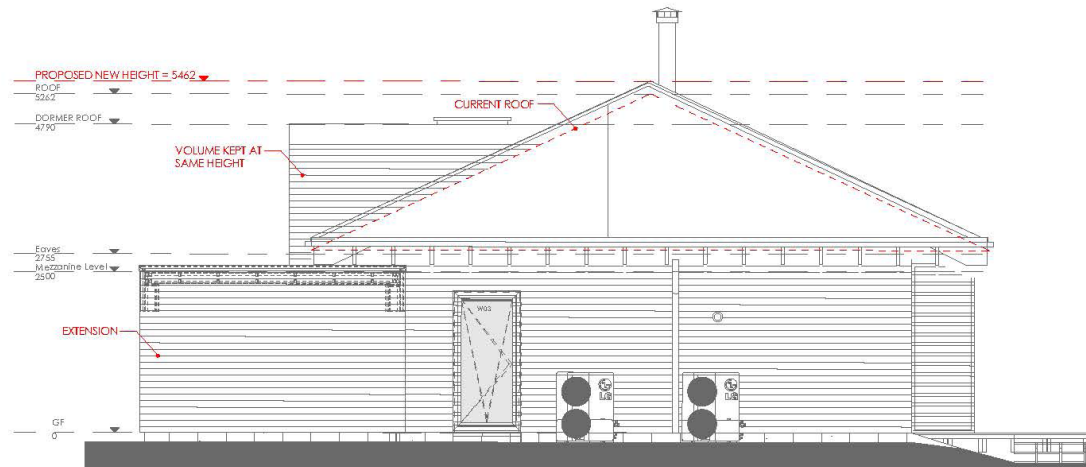

THE LAKES

— GULLWING CABINS

GULLWING —CABINS

The Lakes are delighted to announce the launch of our 3-bedroom 'Gullwing Cabins'. Fully-serviced by The Lakes concierge and security teams. These larger cabins are an exceptional lifestyle investment.

There are now 180 homes on the 850-acre estate, 25 of which currently sit within our rental pool. Average rents are £4,500 per week with an average occupancy in excess of 30% (before owner use).

The interiors of the cabins offer a charming and cosy interior designed by the YOO Design studio. The Spacious and luxurious 'Gullwing Cabins' are being launched to satisfy the ever-increasing demand for the holiday 'live and let' market.