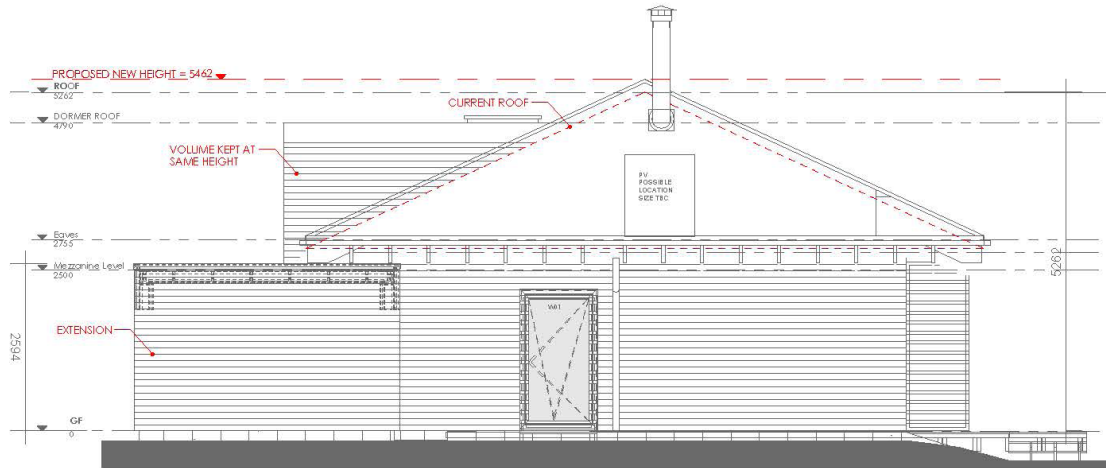

THE LAKES

— GULLWING CABINS

GULLWING —CABINS

The Lakes are delighted to announce the launch of our 3-bedroom 'Gullwing Cabins'. Fully-serviced by The Lakes concierge and security teams. These larger cabins are an exceptional lifestyle investment.

There are now 180 homes on the 850-acre estate, 25 of which currently sit within our rental pool. Average rents are £4,500 per week with an average occupancy in excess of 30% (before owner use).

The interiors of the cabins offer a charming and cosy interior designed by the YOO Design studio. The Spacious and luxurious 'Gullwing Cabins' are being launched to satisfy the ever-increasing demand for the holiday 'live and let' market.